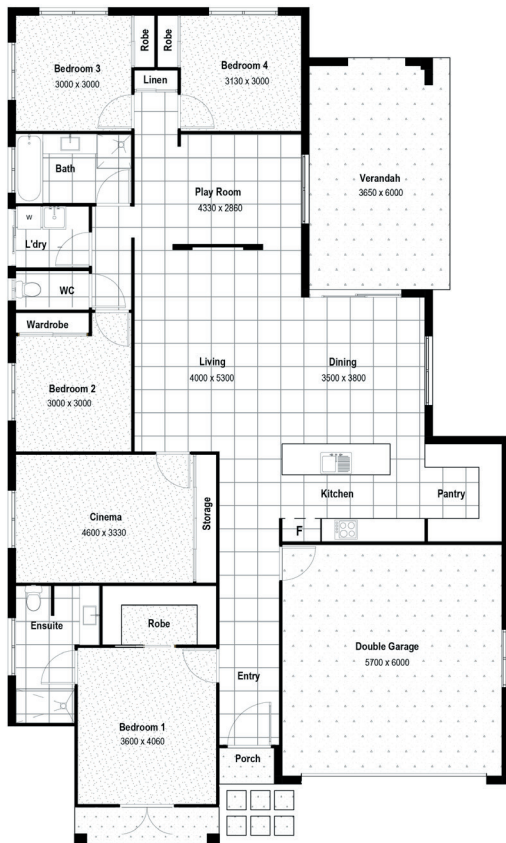

**STAGE 6**

**THE WATERS  
OORALEA**

# NEW SPEC PACKAGE LOT 605

**Lot 605**

**Block Size: 629m<sup>2</sup>**

- 4 Bedroom
- 2 Bath
- Walk-In Robe
- Walk-In Pantry
- Large Cinema Room
- Play Room/Office
- Large Covered Verandah
- DLUG

Ph: 0438 683 933