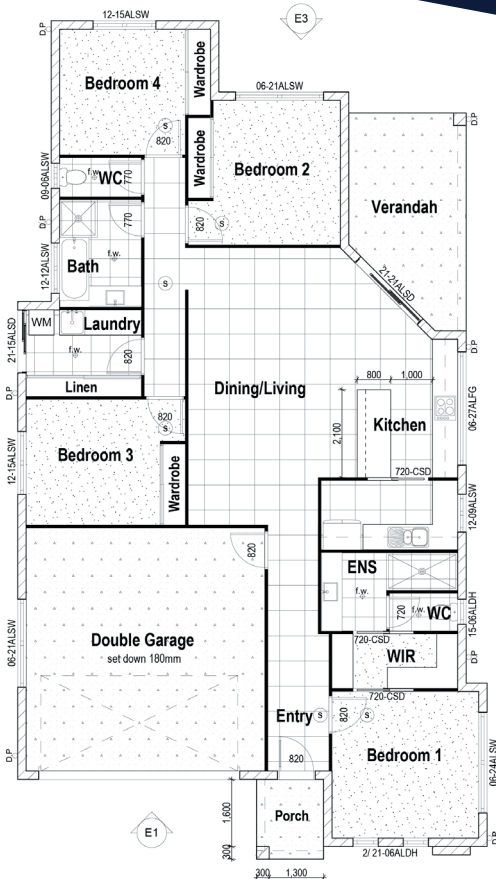

LOT 550

STAGE 5

4

2

2

Lot size: 606m²

**4 Bedroom
2 Bath
Walk-through Robe
Butler's Pantry
DLUG**

Call us on 0438 683 933
sales@cougardevelopments.com.au