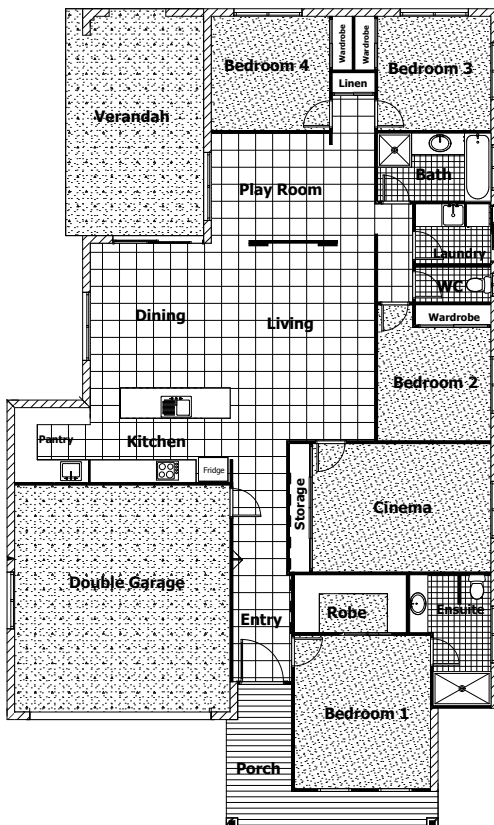

LOT 571

STAGE 5

4

2

2

Lot size: 600m²

**4 Bedroom
2 Bath
Walk-In Robe
Butler's Pantry
Cinema Room
Play Room
DLUG**

Call us on 0438 683 933