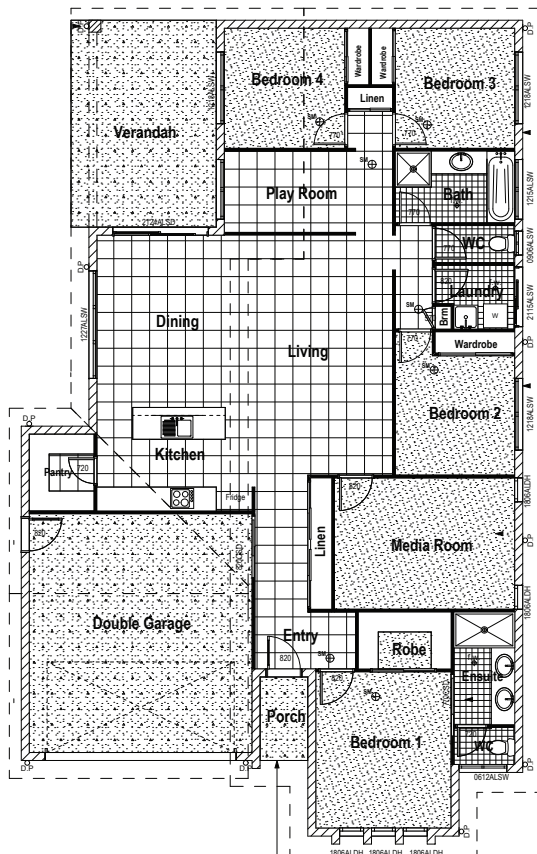

LOT 416

STAGE 4A

Lot size: 624m²

- 4 Bedroom
- 2 Bath
- Walk In Pantry
- Play Room
- Media Room
- DLUG
- Walk In Robe

Call us on 0438 683 933
sales@cougardevelopments.com.au