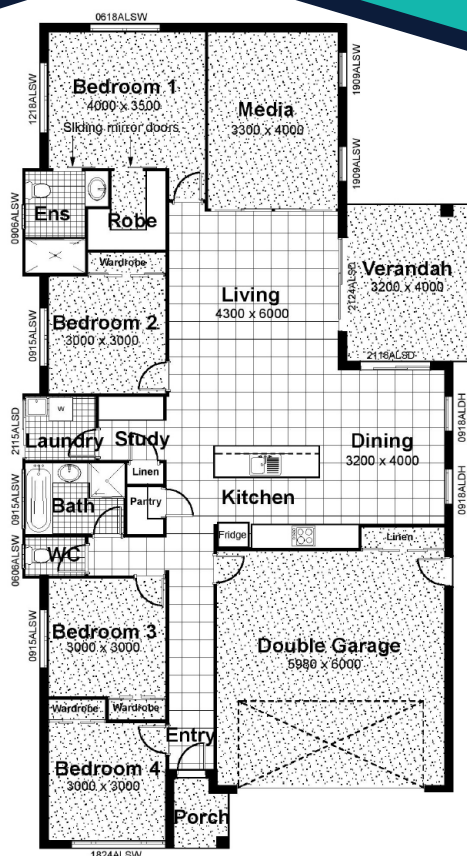

LOT 322

STAGE 3D

Lot size: 600m2

4 Bedroom

2 Bath

DLUG

Media Room

Walk In Robe