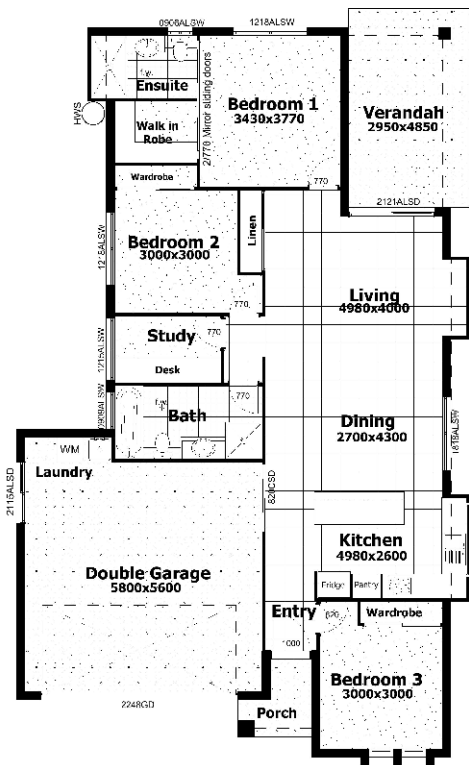

LOT 320

STAGE 3D

3

2

2

Lot size: 450m²

3 Bedroom
2 Bath
Study
DLUG
Walk In Robe

Call us on 0438 683 933
sales@cougardevelopments.com.au