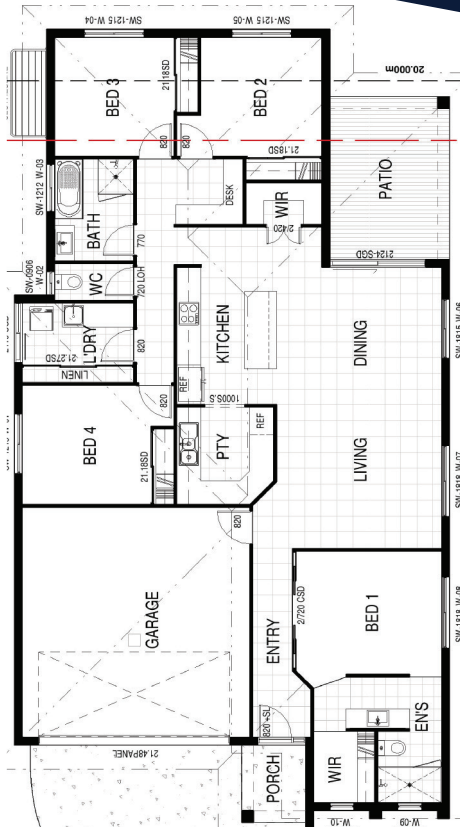

LOT 318

STAGE 3D

Lot size: 589m²

4 Bedroom

2 Bath

Study

DLUG

Walk In Robe